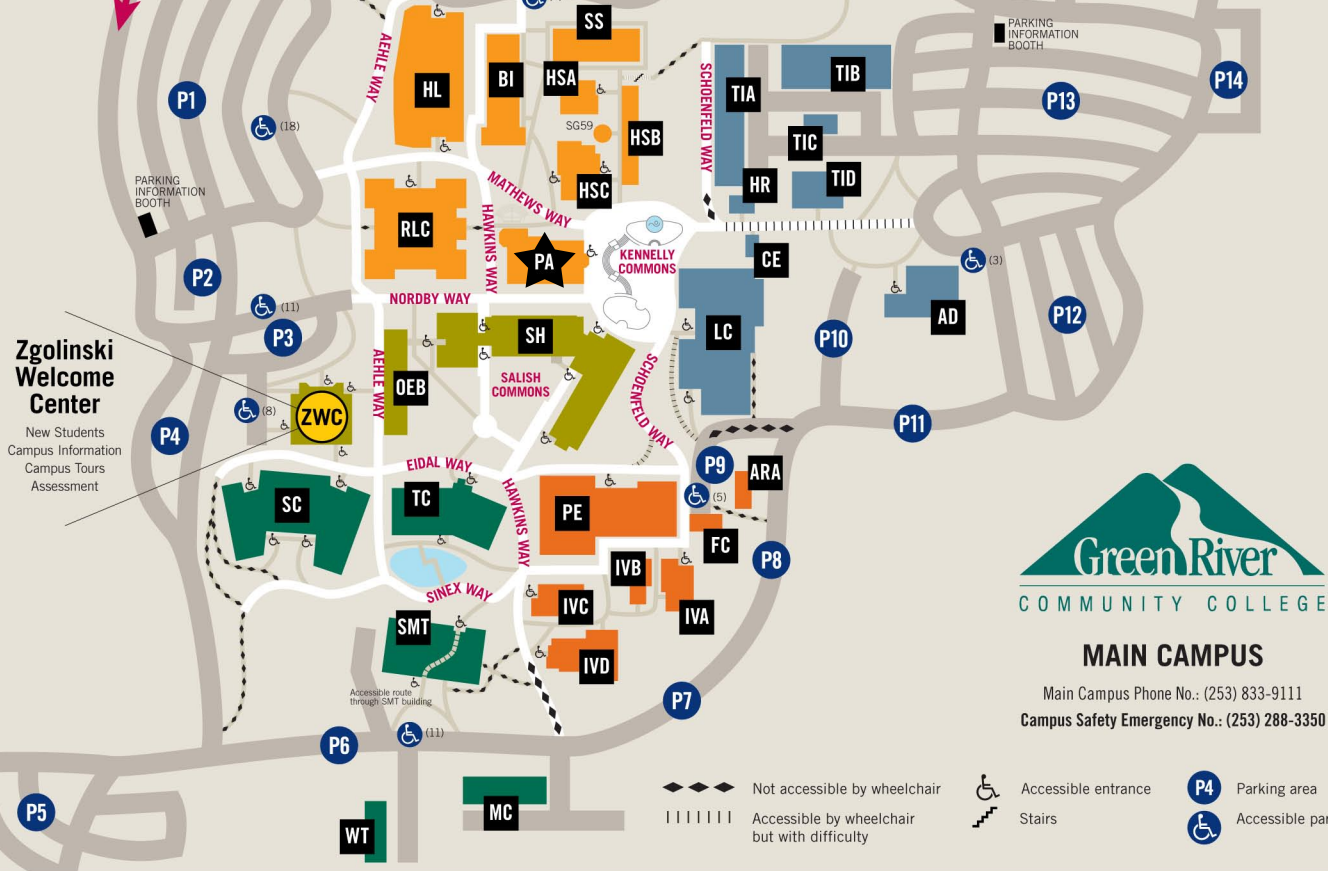

COMMUNITY PARK

FUTURE SITE OF NEW TRADES BUILDING

124TH AVE SE

SE 320TH ST

West Entrance

East Entrance

MAIN CAMPUS

Main Campus Phone No.: (253) 833-9111
Campus Safety Emergency No.: (253) 288-3350

- ◆◆◆◆◆ Not accessible by wheelchair
- ||||| Accessible by wheelchair but with difficulty
- ♿ Accessible entrance
- ♿ Stairs
- P4 Parking area
- ♿ Accessible parking area

Campus Destinations

Building Name	Abbr
Administration	AD
Bleha Center for the Performing Arts	PA
Business & Industry	BI
Child Care Center	CC
Continuing Education	CE
Fitness Center	FC
Holman Library	HL
Human Resources	HR
Humanities & Social Science	
Building A	HSA
Building B	HSB
Building C	HSC
Lindbloom Student Center	LC
Maintenance Center	MC
Marv Nelson Science Learning Center	SC
McIntyre International Village	
Building A	IVA
Building B	IVB

Building Name	Abbr
McIntyre International Village	
Building C	IVC
Building D	IVD
Occupational Education	OEB
Physical Education Building	PE
Rutkowski Learning Center	RLC
Salish Hall	SH
SMT Building	SMT
Social Science Building	SS
Student Housing	CCA
Technology Center	TC
Trades & Industries	
Building A	TIA
Building B	TIB
Building C	TIC
Building D	TID
Washington Environmental Training Resource Center	WT
Zgolinski Welcome Center	ZWC

Popular Destinations

For the ...	Go to the ...	Abbr
Assessment & Testing Center	Zgolinski Welcome Center	ZWC
Campus Information & Tours	Zgolinski Welcome Center	ZWC
Bookstore	Lindbloom Student Center	LC
Campus Safety	Administration	AD
Cashier's Office	Lindbloom Student Center	LC
Career & Advising Center	Lindbloom Student Center	LC
Conference Center	Lindbloom Student Center	LC
Disability Support Services	Lindbloom Student Center	LC
Diversity Services	Lindbloom Student Center	LC
Enrollment Services	Lindbloom Student Center	LC
Financial Aid Office	Lindbloom Student Center	LC
Helen S. Smith Gallery	Holman Library	HL
Math Learning Center	SMT Building	SMT
Project TEACH	Technology Center	TC
Speaking Center	Holman Library	HL
TRIO Student Support Services	Lindbloom Student Center	LC
Tutoring & Resource Center	Holman Library	HL
Washington State Center of Excellence for Careers in Education	Technology Center	TC
Workforce Education	SMT Building	SMT
Writing Center	Rutkowski Learning Center	RLC